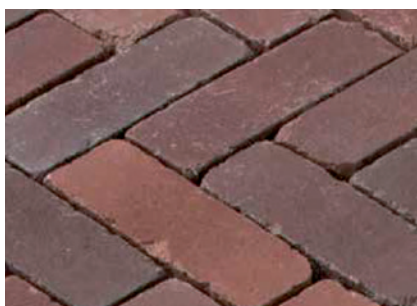

TERRA NOVARA ANTICA

204x50x65   204x65x67